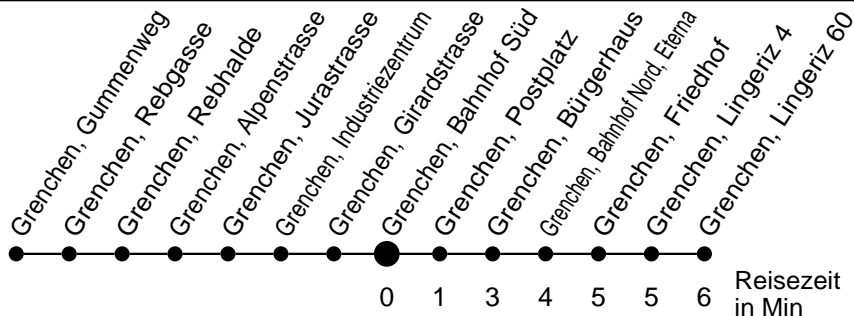

21

Abfahrtszeiten ab

Grenchen, Bahnhof Süd

Gültig ab: 11.12.2016

Richtung Grenchen, Lingeriz 60

Montag - Freitag

Samstag

Sonntag *

| | | | | |
|----|-------------|-------|-------|----|
| 5 | 30 | | | 5 |
| 6 | 00 15 30 45 | 30 | | 6 |
| 7 | 00 15 30 45 | 00 30 | 30 | 7 |
| 8 | 00 15 30 45 | 00 30 | 00 30 | 8 |
| 9 | 00 15 30 45 | 00 30 | 00 30 | 9 |
| 10 | 00 15 30 45 | 00 30 | 00 30 | 10 |
| 11 | 00 15 30 45 | 00 30 | 00 30 | 11 |
| 12 | 00 15 30 45 | 00 30 | 00 30 | 12 |
| 13 | 00 15 30 45 | 00 30 | 00 30 | 13 |
| 14 | 00 15 30 45 | 00 30 | 00 30 | 14 |
| 15 | 00 15 30 45 | 00 30 | 00 30 | 15 |
| 16 | 00 15 30 45 | 00 30 | 00 30 | 16 |
| 17 | 00 15 30 45 | 00 30 | 00 30 | 17 |
| 18 | 00 15 30 45 | 00 30 | 00 30 | 18 |
| 19 | 00 30 | 00 30 | 00 30 | 19 |
| 20 | 00 | 00 | 00 | 20 |
| 21 | | | | 21 |
| 22 | | | | 22 |
| 23 | | | | 23 |
| 0 | | | | 0 |
| 1 | | | | 1 |
| 2 | | | | 2 |
| 3 | | | | 3 |
| 4 | | | | 4 |

* Der Sonntagsfahrplan gilt nebst den allg. Feiertagen auch am:
15. Juni, 15. August und 1. November 2017.